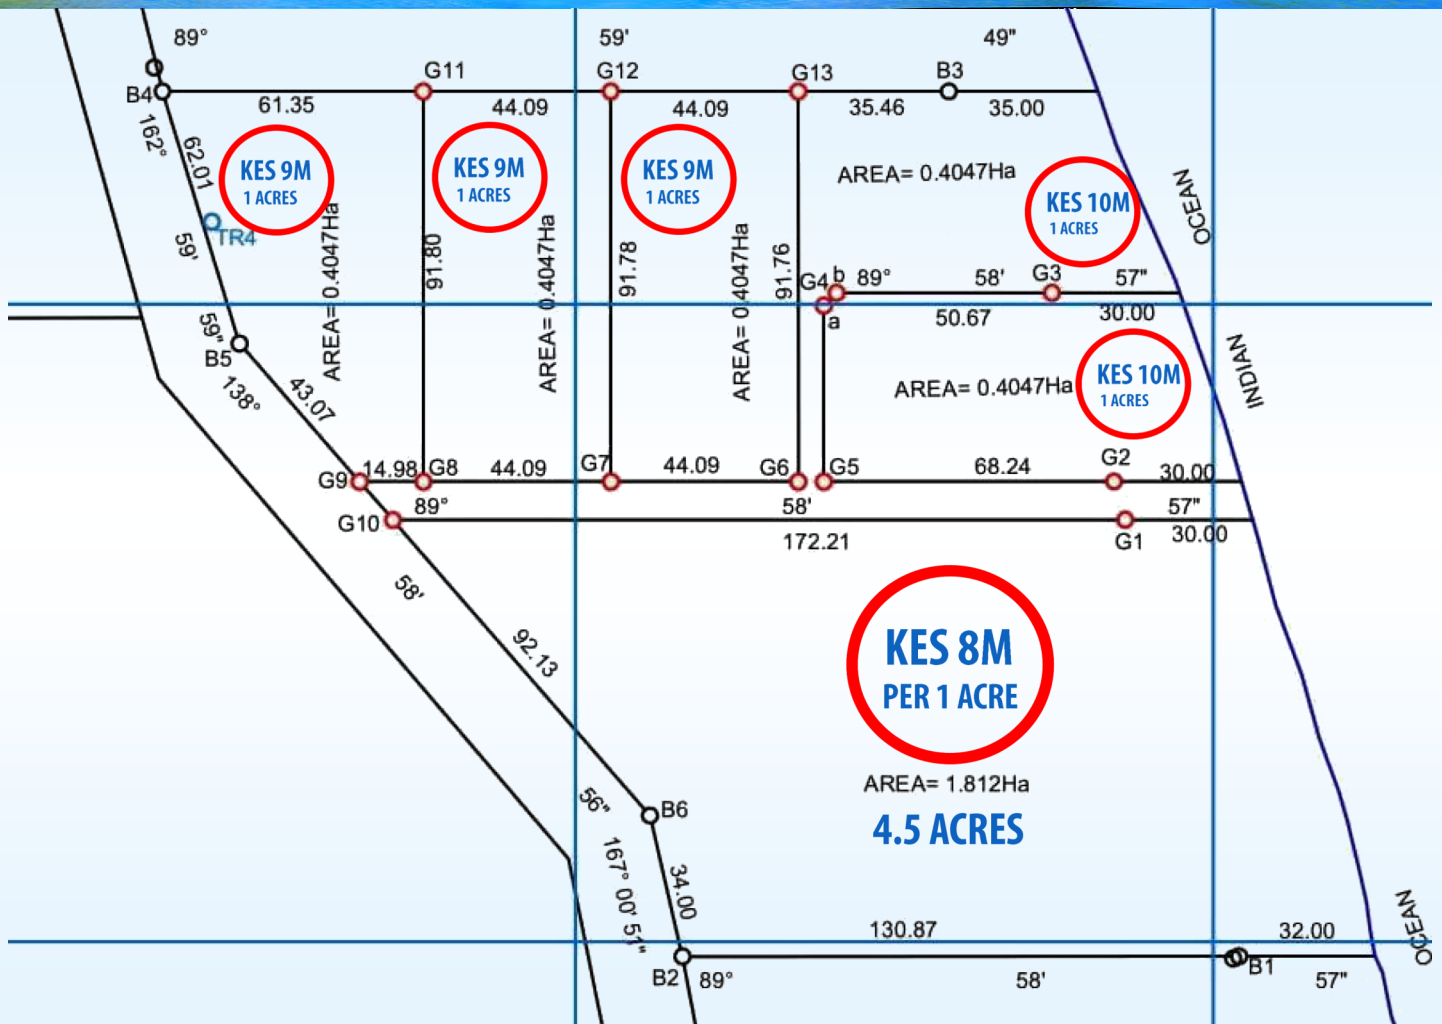

Shimoni Beach Plots

Available in 1, 2, 4 and 5 Acres!

Virgin Sandy Beach Plots

**FOR
SALE!**

Shimoni Beach Plots

Available in 1, 2, 4 and 5 Acres!

Virgin Sandy Beach Plots

**FOR
SALE!**

Plot Features:

1. Prime for Development
2. Approximately 6 Km North of Shimoni town along the Coastline.
3. Power nearby
4. Fronting world famous Kisite Marine Park.
5. Dolphin sightings
6. Turtle nesting
7. Scuba diving
8. Deep sea fishing

Nearby Tourism facilities include:

Shimoni Reef Lodge, Pemba Sea Safaris, Charlie Claws, Dophin Dhow and Piri Pipa Dhows, Funzi Sea Lodge.

This Beautiful Shimoni Beach property, facing Wasini Island with clear blue waters is ideal for cottages or even a home away from home.